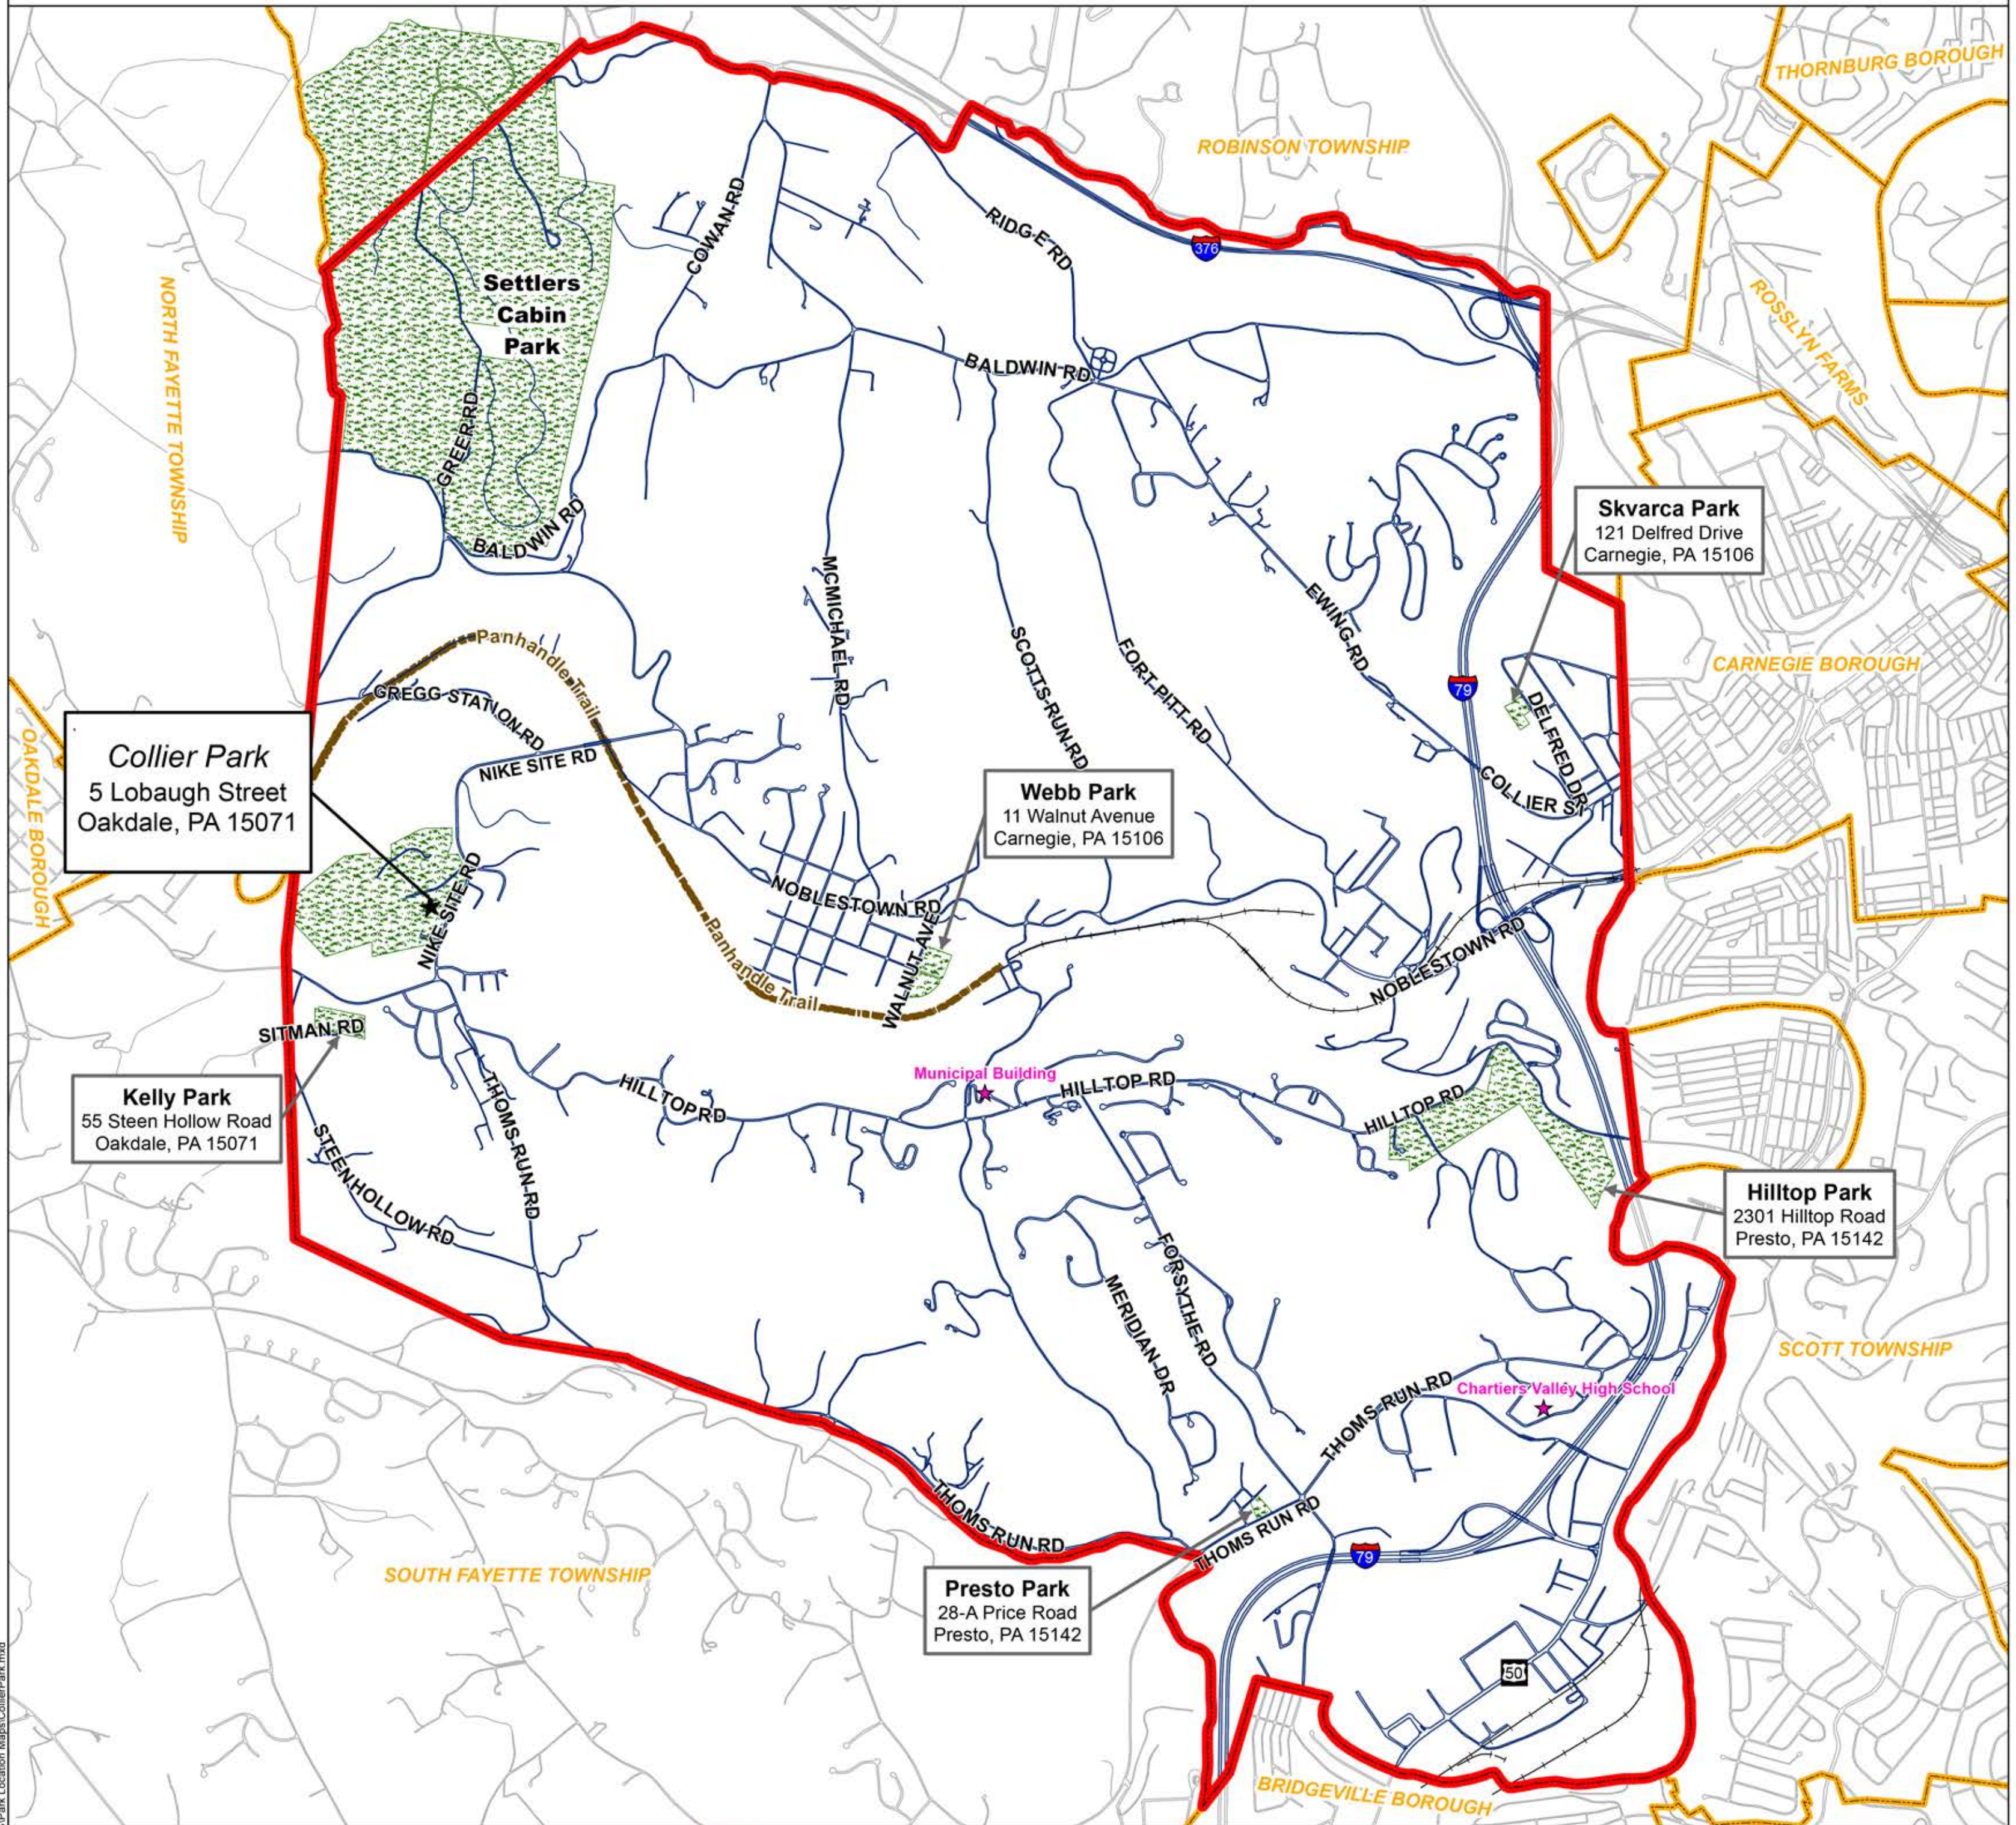

COLLIER TOWNSHIP PARKS

- ★ Locations of Interest
- Edge of Pavement
- Panhandle Trail
- Parks
- Collier Township
- Surrounding Municipalities